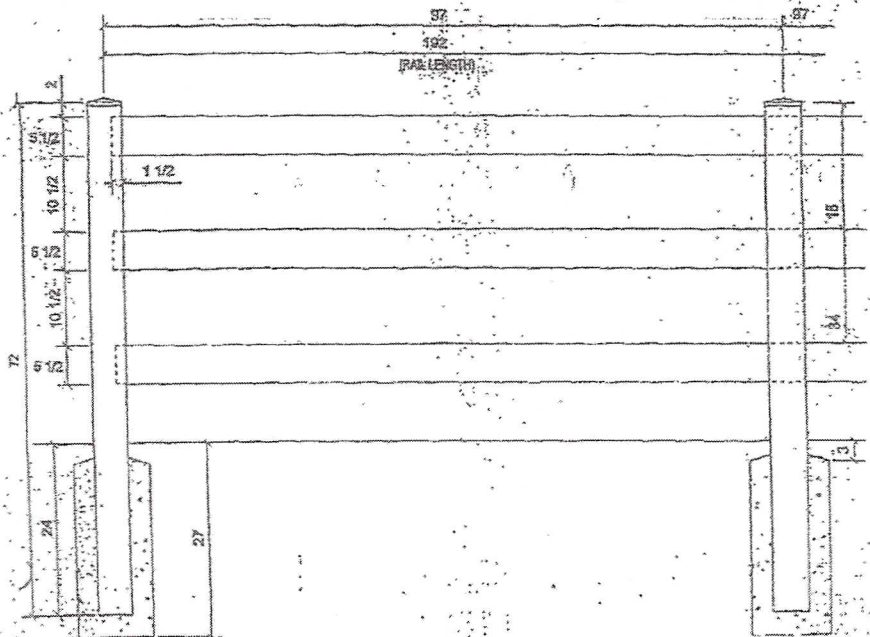

Shipley's Crossing South

Fence Detail

POSTS:
(1) 5" X 5" X 72"
POST CAPS:
(2) 6" X 6" PYRAMID

RAILS:
(3) 1 1/2" X 5 1/2" X 192" RIBBED
(6) RAIL SPRING CLIPS

Material: Vinyl

Color: Tan